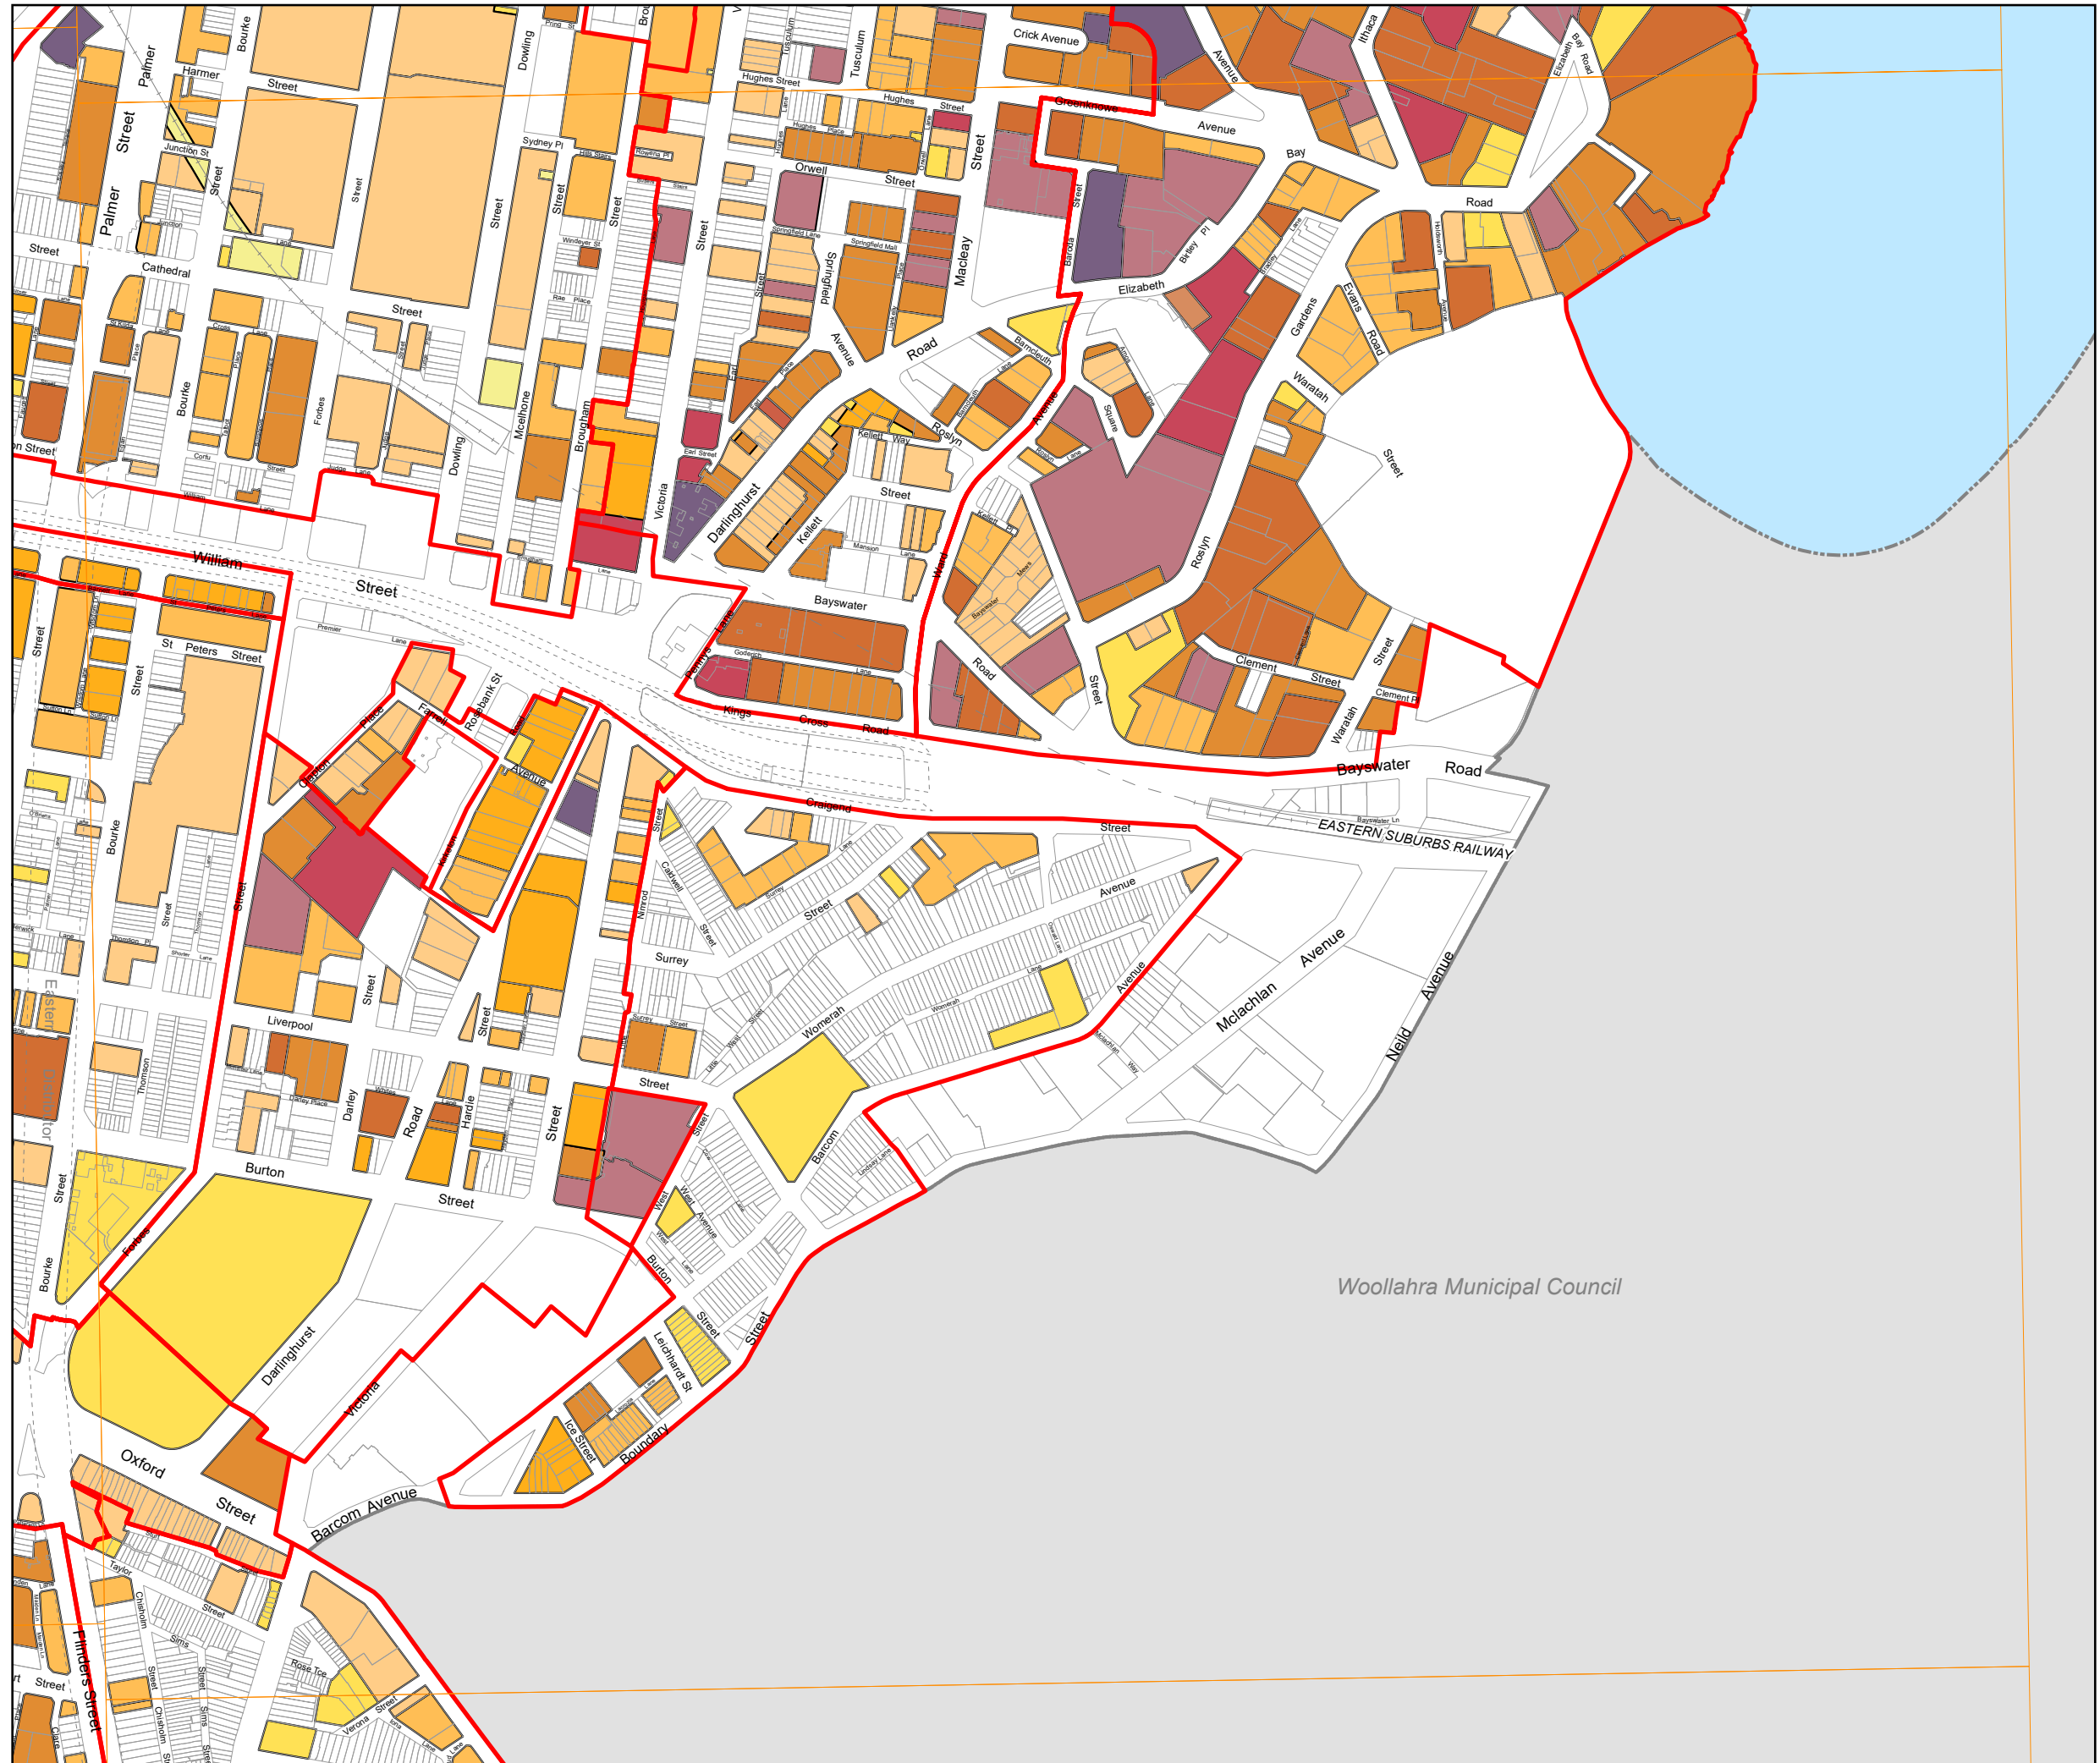

0 200 m
Scale: 1: 5,000 at A3