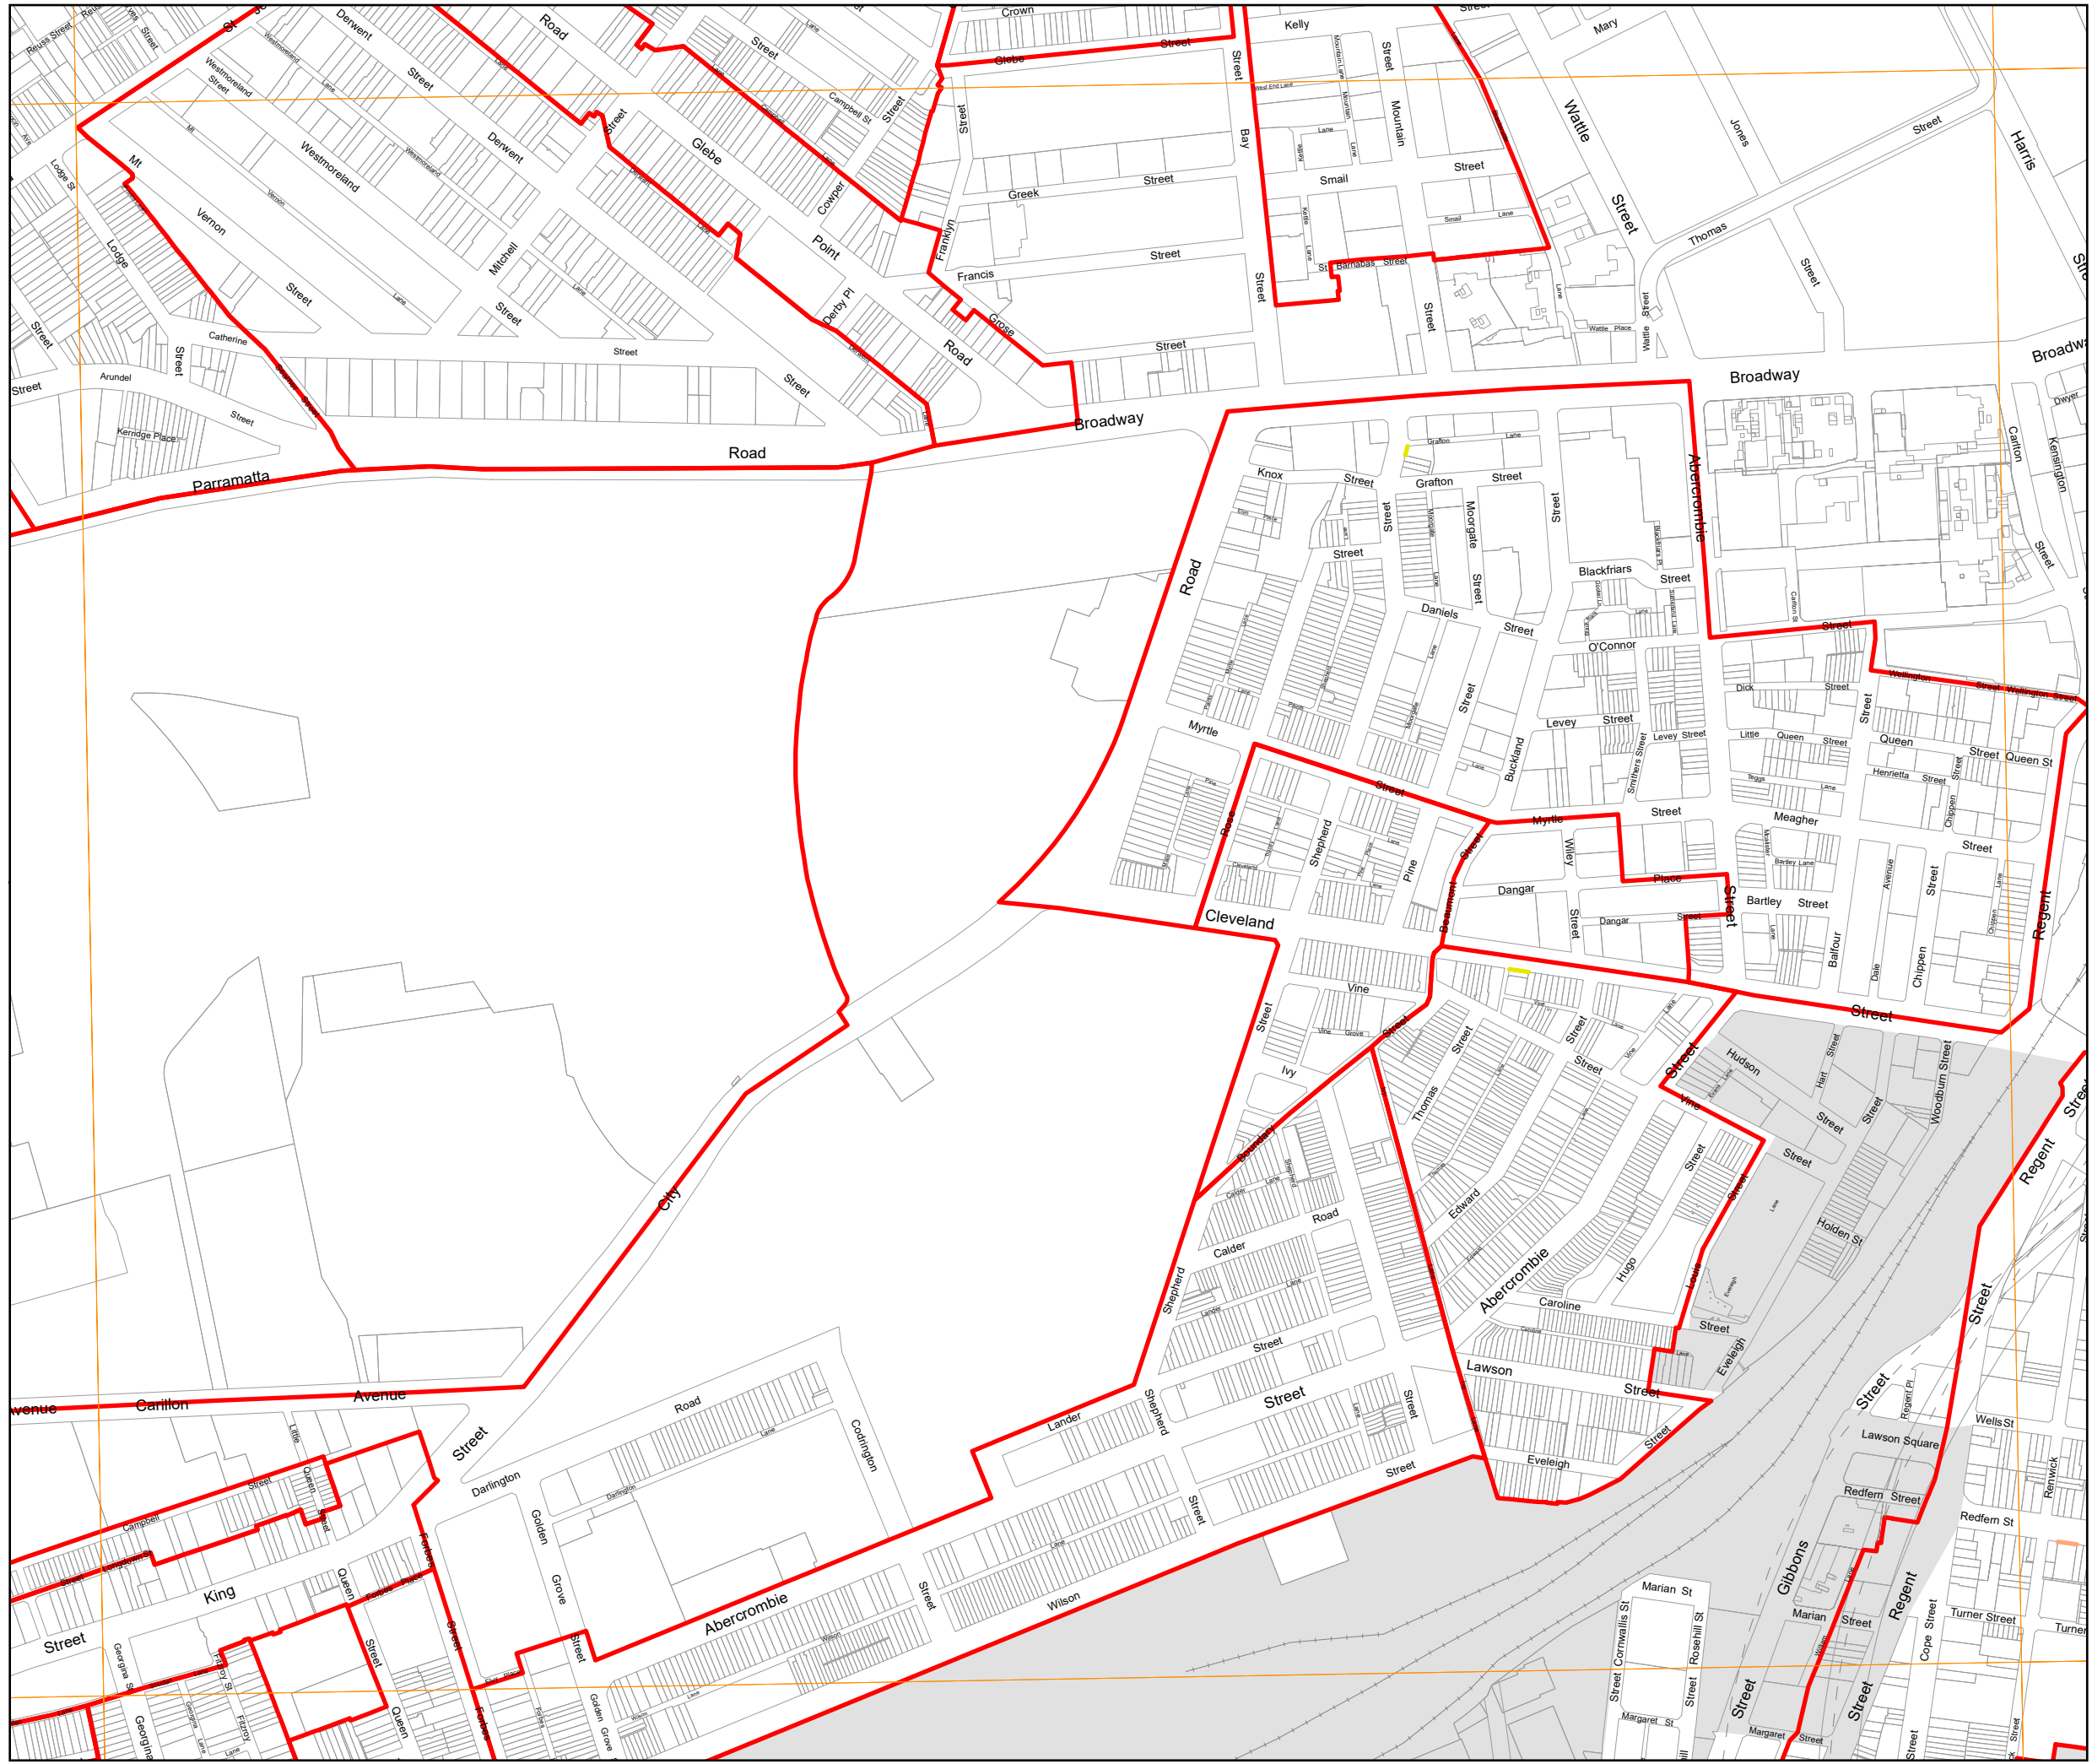

Sydney Development Control Plan 2012

Building street frontage height in storeys map
Sheet 009

Legend

- 1 Storey
- 2 Storeys
- 3 Storeys
- 4 Storeys
- 5 Storeys
- 6 Storeys
- 7 Storeys
- 8 Storeys
- 9 Storeys
- 10 Storeys
- Existing height
- Conservation Area - General (for information)
- Land excluded from this DCP

142

Pre-Exhibition